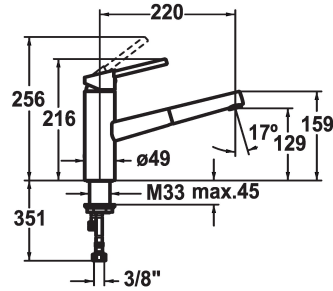

KWC LUNA E Lever mixer - Kitchen

Modell-Linie: LUNA E | 10.441.113.700FL
Taps | Manual taps

KWC-No.

123841
stainless steel, A 220, flexible connection hoses

- * Lever mixer
- * TouchProtect - anti-scald protection thanks to the "double skin" principle
- * Pull-out aerator
 - Neoperl® Caché®
 - up to 600 mm pull-out length
- * Hose guide, swivelling 130°

- * EasyLock - a pull-out spray that easily slides back into place
- * KWC cartridge M 35
 - with ceramic discs
 - flow rate and temperature continuously variable
- * Flexible connection hoses 3/8"
- * Fastening by means of threaded sleeve M33 x 1.5
- * Mounting hole size ø35 mm

Technical Data

Flow rate needle spray
Flow rate normal spray
Connection
Spout
Handling
Kitchen_spray
Color_code
Installation_type
Faucet_typ
Dimension Height
G_Acoustic group
Projection_A
Energy Label
Dimension Water outlet
material

Modell-Linie: LUNA E | 10.441.113.700FL
Taps | Manual taps

Cartridge M 35 H

538327
Z.537.582
