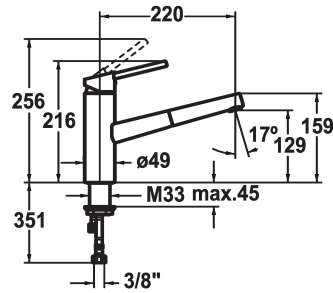

KWC LUNA E Lever mixer - Kitchen

Modell-Linie: LUNA E | 10.441.113.700FL
Umyvadlové armatury | Hydraulické armatury

KWC-No.

123841
stainless steel, A 220, flexible connection hoses

- * Lever mixer
- * TouchProtect - anti-scald protection thanks to the "double skin" principle
- * Pull-out aerator
 - Neoperl® Caché®
 - up to 600 mm pull-out length
- * Hose guide, swivelling 130°

- * EasyLock - a pull-out spray that easily slides back into place
- * KWC cartridge M 35
 - with ceramic discs
 - flow rate and temperature continuously variable
- * Flexible connection hoses 3/8"
- * Fastening by means of threaded sleeve M33 x 1.5
- * Mounting hole size ø35 mm

9 l/min (3 bar)
9 l/min (3 bar)
Flexible_Anschlussschläuche
schwenkbar
topbedient
Auszugauslauf
stainless steel
Standmontage
Hebelmischer
217
II
A220
B
132
ROSTFREIER_STAHL

Náhradní díly

KWC LUNA E Lever mixer - Kitchen

Modell-Linie: LUNA E | 10.441.113.700FL
Umyvadlové armatury | Hydraulické armatury

Cartridge M 35 H

538327
Z.537.582
