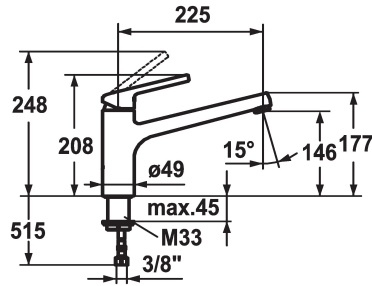

## KWC LUNA E Lever mixer - Kitchen

Modell-Linie: LUNA E | 10.441.023.700FL  
Armatura umywalkowa | Armatura jednouchwytywa

### KWC-No.

**123840**  
chromeline, A 235

- \* Lever mixer
- \* Swivel spout 160°
- Neoperl® Cascade®
- \* KWC cartridge M 35
- with ceramic discs

- flow rate and temperature continuously variable
- \* Flexible connection hoses 3/8"
- \* Fastening by means of threaded sleeve M33 x 1.5
- \* Mounting hole size  $\varnothing 35$  mm

### Dane techniczne

A_Spout_Spray
Connection
ATT-KWC-AUSLAUF
Handling
ATT-KWC-FARBCODE
Installation_type
Faucet_typ
Dimension Height
G_Acoustic group
Projection_A
EnergyLabelCH
ATT-KWC-MASS-WASSERAUSTRITT
Material

12 l/min (3 bar)
Flexible_Anschlusschläuche
schwenkbar
topbedient
stainless steel
Standmontage
Hebelmischer
205
I
A235
B
132
ROSTFREIER_STAHL