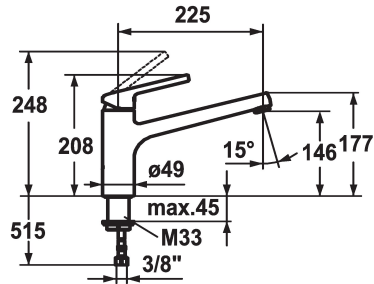

KWC LUNA E Lever mixer - Kitchen

Modell-Linie: LUNA E | 10.441.023.700FL
Hanat | Käsi käyttöiset hanat

KWC-No.

123840
chromeline, A 235

- * Lever mixer
- * Swivel spout 160°
- Neoperl® Cascade®
- * KWC cartridge M 35
- with ceramic discs

- flow rate and temperature continuously variable
- * Flexible connection hoses 3/8"
- * Fastening by means of threaded sleeve M33 x 1.5
- * Mounting hole size ø35 mm

Tekniset tiedot

A_Spout_Spray
Connection
Spout
Handling
ATT-KWC-FARBCODE
Installation_type
Faucet_typ
Measure_Height
G_Acoustic group
Projection_A
EnergyLabelCH
ATT-KWC-MASS-WASSERAUSTRITT
Materiali
lviCode

12 l/min (3 bar)
Flexible_Anschlusschläuche
schwenkbar
topbedient
stainless steel
Standmontage
Hebelmischer
205
I
A235
B
132
ROSTFREIER_STAHL
0