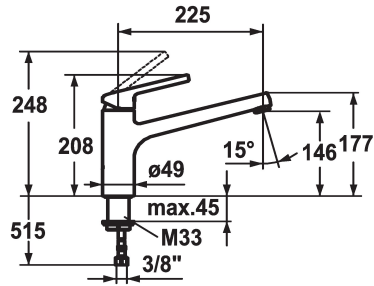

KWC LUNA E Lever mixer - Kitchen

Modell-Linie: LUNA E | 10.441.023.700FL
Taps | Manual taps

KWC-No.

123840
chromeline, A 235

- * Lever mixer
- * Swivel spout 160°
- Neoperl® Cascade®
- * KWC cartridge M 35
- with ceramic discs

- flow rate and temperature continuously variable
- * Flexible connection hoses 3/8"
- * Fastening by means of threaded sleeve M33 x 1.5
- * Mounting hole size ø35 mm

Technical Data

Flow rate
Connection
Spout
Handling
Color code
Installation type
Faucet_typ
Measure Height
Acoustic group
Projection A
Energy label
Dimension Water outlet
material

12 l/min (3 bar)
Flexible connection hoses
swivel
top lever
stainless steel
Pillar installation
Lever mixer
205
I
A 235
B
132
stainless steel