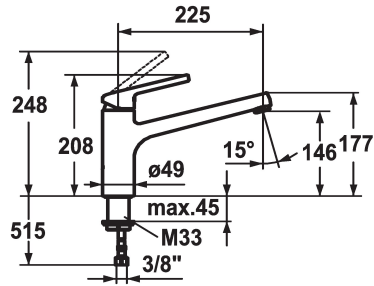

KWC LUNA E Lever mixer - Kitchen

Modell-Linie: LUNA E | 10.441.023.700FL
Taps | Manual taps

KWC-No.

123840
chromeline, A 235

- * Lever mixer
- * Swivel spout 160°
- Neoperl® Cascade®
- * KWC cartridge M 35
- with ceramic discs

- flow rate and temperature continuously variable
- * Flexible connection hoses 3/8"
- * Fastening by means of threaded sleeve M33 x 1.5
- * Mounting hole size ø35 mm

Technical Data

Flow rate
Connection
Spout
Handling
Color code
Installation_type
Faucet_typ
Dimension Height
G_Acoustic group
Projection_A
Energy Label
Dimension Water outlet
material

12 l/min (3 bar)
Flexible connection hoses
swivel
top lever
stainless steel
Pillar installation
Lever mixer
205
I
A 235
B
132
stainless steel