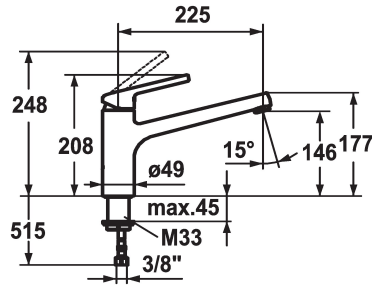

KWC LUNA E Lever mixer - Kitchen

Modell-Linie: LUNA E | 10.441.023.700FL
Umyvadlové armatury | Hydraulické armatury

KWC-No.

123840
chromeline, A 235

- * Lever mixer
- * Swivel spout 160°
- Neoperl® Cascade®
- * KWC cartridge M 35
- with ceramic discs

- flow rate and temperature continuously variable
- * Flexible connection hoses $\frac{3}{8}$ "
- * Fastening by means of threaded sleeve M33 x 1.5
- * Mounting hole size $\varnothing 35$ mm

Technické údaje

A_Spout_Spray
Connection
ATT-KWC-AUSLAUF
Handling
ATT-KWC-FARBCODE
Installation_type
Faucet_typ
Measure_Height
G_Acoustic group
Projection_A
EnergyLabelCH
ATT-KWC-MASS-WASSERAUSTRITT
Material

12 l/min (3 bar)
Flexible_Anschlusschläuche
schwenkbar
topbedient
stainless steel
Standmontage
Hebelmischer
205
I
A235
B
132
ROSTFREIER_STAHL