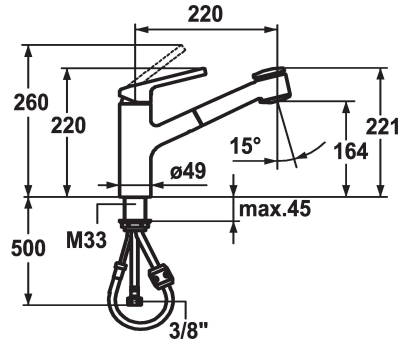

## KWC LUNA E Lever mixer - Kitchen

Modell-Linie: LUNA E | 10.441.033.000FL  
Armatura umywalkowa | Armatura jednouchwytywa

### KWC-No.

**123820**  
chromeline, A220

**124751**  
matt black, A220

- \* Lever mixer
- \* TouchProtect - anti-scald protection thanks to the "double skin" principle
- \* Pull-out spray
  - SprayClean - easy to clean and actively prevents limescale buildup
  - up to 600 mm pull-out length
  - PowerClean - needle spray mode, with automatic diverter reset
  - QuickConnect - Simple hose connection system

- \* Hose guide, swivelling 130°
- \* EasyLock - a pull-out spray that easily slides back into place
- \* KWC cartridge M 35
  - with ceramic discs
  - flow rate and temperature continuously variable
- \* Flexible connection hoses 3/8"
- \* Fastening by means of threaded sleeve M33 x 1.5
- \* Mounting hole size ø35 mm

Standmontage

Faucet\_typ

Hebelmischer

Dimension Height

220

G\_Acoustic\_group

II

Projection\_A