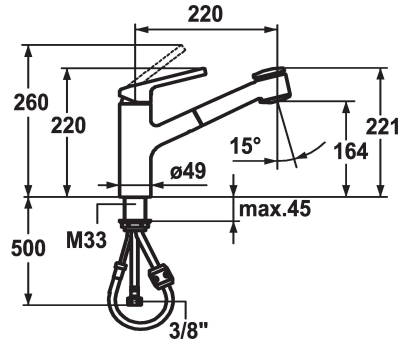

KWC LUNA E Lever mixer - Kitchen

Modell-Linie: LUNA E | 10.441.033.000FL
Hanat | Käsikäyttöiset hanat

KWC-No.

123820
chromeline, A220

124751
matt black, A220

- * Lever mixer
- * TouchProtect - anti-scald protection thanks to the "double skin" principle
- * Pull-out spray
 - SprayClean - easy to clean and actively prevents limescale buildup
 - up to 600 mm pull-out length
 - PowerClean - needle spray mode, with automatic diverter reset
 - QuickConnect - Simple hose connection system

- * Hose guide, swivelling 130°
- * EasyLock - a pull-out spray that easily slides back into place
- * KWC cartridge M 35
 - with ceramic discs
 - flow rate and temperature continuously variable
- * Flexible connection hoses 3/8"
- * Fastening by means of threaded sleeve M33 x 1.5
- * Mounting hole size ø35 mm

Tekniset tiedot

ATT-KWC-A_AUSZUGBRAUSE_SIEB

10 l/min (3 bar)

ATT-KWC-A_AUSZUGBRAUSE_NORMAL

10 l/min (3 bar)

Connection

Flexible_Anschlussschläuche

Spout

Standmontage

Faucet_typ

Hebelmischer

Measure_Height

220

G_Acoustic_group

II

Projection_A