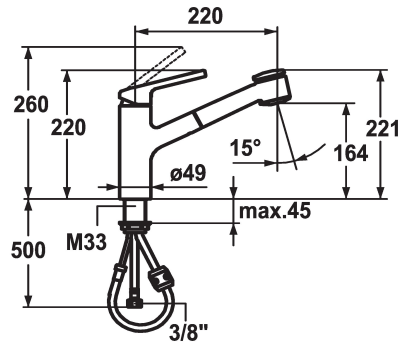

## KWC LUNA E Lever mixer - Kitchen

Modell-Linie: LUNA E | 10.441.033.000FL  
Umyvadlové armatury | Hydraulické armatury

### KWC-No.

**123820**  
chromeline, A220

**124751**  
matt black, A220

- \* Lever mixer
- \* TouchProtect - anti-scald protection thanks to the "double skin" principle
- \* Pull-out spray
  - SprayClean - easy to clean and actively prevents limescale buildup
  - up to 600 mm pull-out length
  - PowerClean - needle spray mode, with automatic diverter reset
  - QuickConnect - Simple hose connection system

- \* Hose guide, swivelling 130°
- \* EasyLock - a pull-out spray that easily slides back into place
- \* KWC cartridge M 35
  - with ceramic discs
  - flow rate and temperature continuously variable
- \* Flexible connection hoses 3/8"
- \* Fastening by means of threaded sleeve M33 x 1.5
- \* Mounting hole size ø35 mm

Standmontage

Faucet\_typ

Hebelmischer

Measure\_Height

220

G\_Acoustic\_group

II

Projection\_A