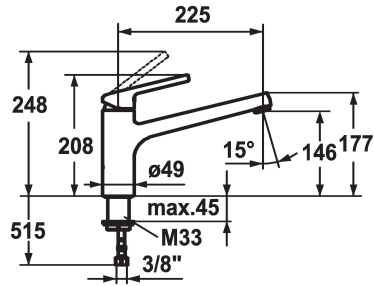

KWC LUNA E Lever mixer - Kitchen

Modell-Linie: LUNA E | 10.441.023.000FL
Armatura umywalkowa | Armatura jednouchwytywa

KWC-No.

123818
chromeline, A 225

124748
matt black, A 225

- * Lever mixer
- * Swivel spout 160°
- Neoperl® Cascade®
- * KWC cartridge M 35
- with ceramic discs

- flow rate and temperature continuously variable
- * Flexible connection hoses 3/8"
- * Fastening by means of threaded sleeve M33 x 1.5
- * Mounting hole size ø35 mm

Dane techniczne

A_Spout_Spray
Connection
ATT-KWC-AUSLAUF
Handling
ATT-KWC-FARBCODE
Installation_type
Faucet_typ
Dimension Height
G_Acoustic group
Projection_A
EnergyLabelCH
ATT-KWC-MASS-WASSERAUSTRITT
Material

12 l/min (3 bar)
Flexible_Anschlusschläuche
schwenkbar
topbedient
chromeline
Standmontage
Hebelmischer
208
I
A225
B
146
Mosiqdz