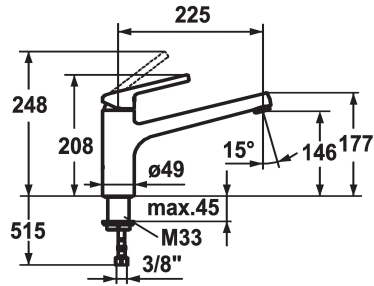

KWC LUNA E Lever mixer - Kitchen

Modell-Linie: LUNA E | 10.441.023.000FL
Hanat | Käsi käyttöiset hanat

KWC-No.

123818
chromeline, A 225

124748
matt black, A 225

- * Lever mixer
- * Swivel spout 160°
- Neoperl® Cascade®
- * KWC cartridge M 35
- with ceramic discs

- flow rate and temperature continuously variable
- * Flexible connection hoses 3/8"
- * Fastening by means of threaded sleeve M33 x 1.5
- * Mounting hole size ø35 mm

Tekniset tiedot

A_Spout_Spray
Connection
Spout
Handling
Värikoodi
Installation_type
Faucet_typ
Measure_Height
G_Acoustic_group
Projection_A
EnergyLabelCH
ATT-KWC-MASS-WASSERAUSTRITT
Materiaali
lviCode

12 l/min (3 bar)
Flexible_Anschlusschläuche
schwenkbar
topbedient
chromeline
Standmontage
Hebelmischer
208
I
A225
B
146
Messinki
0