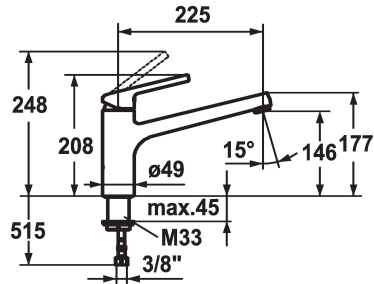

KWC LUNA E Lever mixer - Kitchen

Modell-Linie: LUNA E | 10.441.023.000FL
Taps | Manual taps

KWC-No.

123818
chromeline, A 225

124748
matt black, A 225

- * Lever mixer
- * Swivel spout 160°
- Neoperl® Cascade®
- * KWC cartridge M 35
- with ceramic discs

- flow rate and temperature continuously variable
- * Flexible connection hoses 3/8"
- * Fastening by means of threaded sleeve M33 x 1.5
- * Mounting hole size ø35 mm

Technical Data

Flow rate	12 l/min (3 bar)
Connection	Flexible connection hoses
Spout	swivel
Handling	top lever
Color_code	chrome
Installation_type	Pillar installation
Faucet_typ	Lever mixer
Dimension Height	208
G_Acoustic group	I
Projection_A	A 225
Energy Label	B
Dimension Water outlet	146
material	Brass

Flow rate	12 l/min (3 bar)
Connection	Flexible connection hoses
Spout	swivel
Handling	top lever
Color_code	chrome
Installation_type	Pillar installation
Faucet_typ	Lever mixer
Dimension Height	208
G_Acoustic group	I
Projection_A	A 225
Energy Label	B
Dimension Water outlet	146
material	Brass