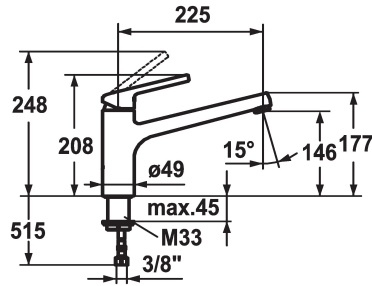

KWC LUNA E Lever mixer - Kitchen

Modell-Linie: LUNA E | 10.441.023.000FL
Umyvadlové armatury | Hydraulické armatury

KWC-No.

123818
chromeline, A 225

124748
matt black, A 225

- * Lever mixer
- * Swivel spout 160°
- Neoperl® Cascade®
- * KWC cartridge M 35
- with ceramic discs

- flow rate and temperature continuously variable
- * Flexible connection hoses 3/8"
- * Fastening by means of threaded sleeve M33 x 1.5
- * Mounting hole size ø35 mm

Technické údaje

A_Spout_Spray

Connection

EnergyLabelCH

ATT-KWC-MASS-WASSERAUSTRITT

Materiál

12 l/min (3 bar)

Flexible_Anschlusschläuche

schwenkbar

topbedient

chromeline