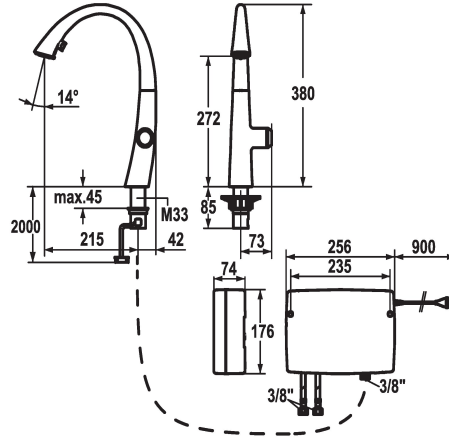

KWC ZOE touch light PRO Kitchen - with LEDShine, touch light PRO

Modell-Linie: ZOE TOUCH LIGHT PR | 10.201.242.127FL
Hanat | Elektroniset hanat