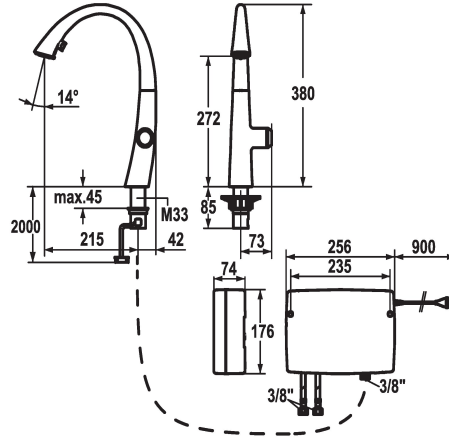

KWC ZOE touch light PRO Kitchen - with LEDShine, touch light PRO

Modell-Linie: ZOE TOUCH LIGHT PR | 10.201.242.000FL
Armatura umywalkowa | Armatura elektroniczna