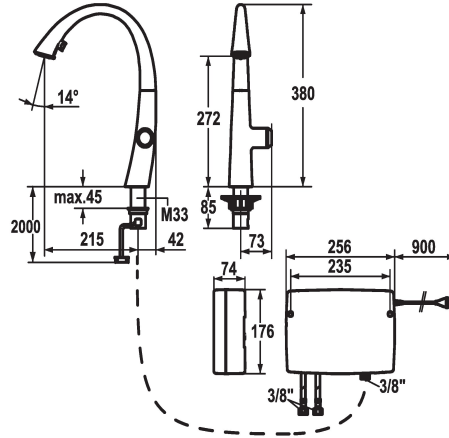

KWC ZOE touch light PRO Kitchen - with LEDShine, touch light PRO

Modell-Linie: ZOE TOUCH LIGHT PR | 10.201.242.000FL
Umyvadlové armatury | Elektronické armatury