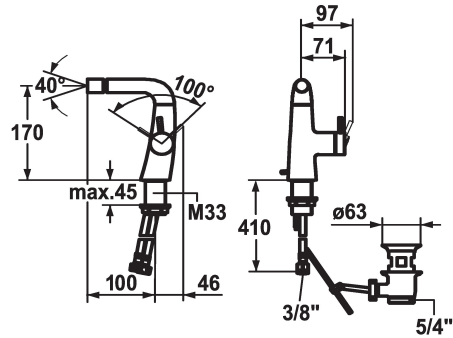

KWC ZOE

Lever mixer - Bidet

Modell-Linie: ZOE | 13.201.041.000FL

Kranar | Hydraulické armatúry

KWC-No.

123353

chromeline, A 100, flexible connection hoses, with pop-up valve

* Lever mixer

* Lever installation only possible on the right side

- Child safety: cold water flow in lever position towards the front

* gap between wall and centre of mounting hole min. 45 mm

* EcoProtect - water-saving device

* Fixed spout

- ball joint aerator Neoperl® Caché®

* KWC cartridge S 25

- with ceramic discs

- flow rate and temperature continuously variable

* Flexible connection hoses 3/8"

* Fastening by means of threaded sleeve M33 x 1.5

* Scope of delivery:

- KWC pop-up valve Z.538.581.000

Technical Data

A_Spout_Spray

4.5 l/min (3 bar)

ATT-KWC-ABLAUFGARNITUR

mit_Ablaufgarnitur

Connection