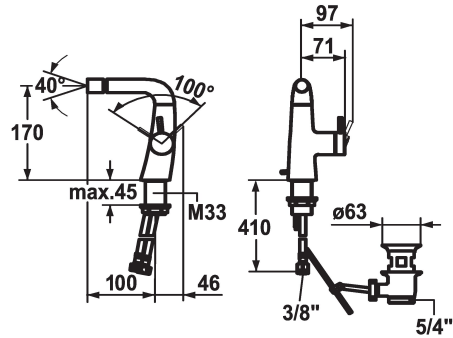

KWC ZOE

Lever mixer - Bidet

Modell-Linie: ZOE | 13.201.041.000FL

Armatura umywalkowa | Armatura jednouchwytowa

KWC-No.

123353

chromeline, A 100, flexible connection hoses, with pop-up valve

- * Lever mixer
- * Lever installation only possible on the right side
- Child safety: cold water flow in lever position towards the front
- * gap between wall and centre of mounting hole min. 45 mm
- * EcoProtect - water-saving device
- * Fixed spout
- ball joint aerator Neoperl® Caché®

- * KWC cartridge S 25
- with ceramic discs
- flow rate and temperature continuously variable
- * Flexible connection hoses 3/8"
- * Fastening by means of threaded sleeve M33 x 1.5
- * Scope of delivery:
- KWC pop-up valve Z.538.581.000

Dane techniczne

A_Spout_Spray
ATT-KWC-ABLAUFGARNITUR
Connection
ATT-KWC-AUSLAUF
Handling
ATT-KWC-FARBCODE
Installation_type
Faucet_typ
Dimension Height
G_Acoustic group
Projection_A
EnergyLabelCH
ATT-KWC-MASS-WASSERAUSTRITT
Material

4.5 l/min (3 bar)
mit_Ablaufgarnitur
Flexible_Anschlusschläuche
fest
seitenbedient
chromeline
Standmontage
Hebelmischer
180
I
A100
A
170
Mosiqdz