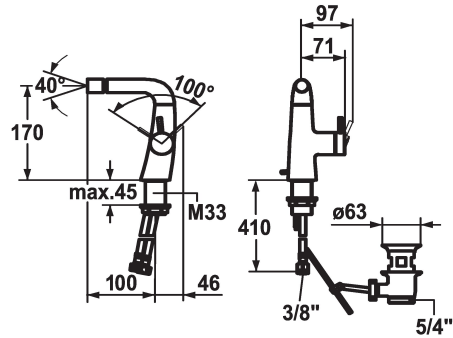

KWC ZOE

Lever mixer - Bidet

Modell-Linie: ZOE | 13.201.041.000FL
Taps | Manual taps

KWC-No.

123353

chromeline, A 100, flexible connection hoses, with pop-up valve

- * Lever mixer
- * Lever installation only possible on the right side
- Child safety: cold water flow in lever position towards the front
- * gap between wall and centre of mounting hole min. 45 mm
- * EcoProtect - water-saving device
- * Fixed spout
- ball joint aerator Neoperl® Caché®

- * KWC cartridge S 25
- with ceramic discs
- flow rate and temperature continuously variable
- * Flexible connection hoses 3/8"
- * Fastening by means of threaded sleeve M33 x 1.5
- * Scope of delivery:
- KWC pop-up valve Z.538.581.000

Technical Data

Flow rate	4.5 l/min (3 bar)
pop-up valve	with pop-up valve
Connection	Flexible connection hoses
Spout	fixed
Handling	side lever
Color code	chromeline
Installation type	Pillar installation
Faucet_typ	Lever mixer
Measure Height	180
Acoustic group	I
Projection A	A 100
Energy label	A
Dimension Water outlet	170
material	Brass

Flow rate	4.5 l/min (3 bar)
pop-up valve	with pop-up valve
Connection	Flexible connection hoses
Spout	fixed
Handling	side lever
Color code	chromeline
Installation type	Pillar installation
Faucet_typ	Lever mixer
Measure Height	180
Acoustic group	I
Projection A	A 100
Energy label	A
Dimension Water outlet	170
material	Brass