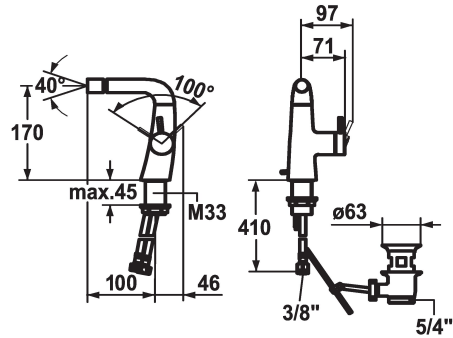

KWC ZOE

Lever mixer - Bidet

Modell-Linie: ZOE | 13.201.041.000FL

Taps | Manual taps

KWC-No.

123353

chromeline, A 100, flexible connection hoses, with pop-up valve

- * Lever mixer
- * Lever installation only possible on the right side
- Child safety: cold water flow in lever position towards the front
- * gap between wall and centre of mounting hole min. 45 mm
- * EcoProtect - water-saving device
- * Fixed spout
- ball joint aerator Neoperl® Caché®

- * KWC cartridge S 25
- with ceramic discs
- flow rate and temperature continuously variable
- * Flexible connection hoses 3/8"
- * Fastening by means of threaded sleeve M33 x 1.5
- * Scope of delivery:
- KWC pop-up valve Z.538.581.000

Technical Data

Flow rate
pop-up assembly
Connection
Spout
Handling
Color code
Installation type
Faucet_typ
Dimension Height
Acoustic group
Projection A
Energy label
Dimension Water outlet
material

4.5 l/min (3 bar)
with pop-up valve
Flexible connection hoses
fixed
side lever
chromeline
Pillar installation
Lever mixer
180
I
A 100
A
170
Brass