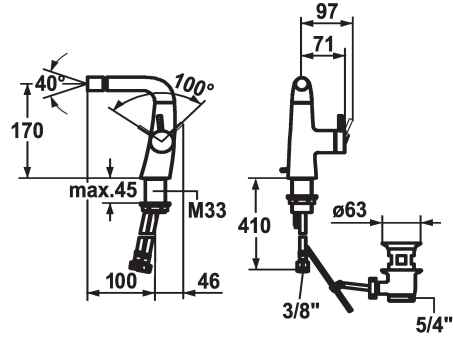

## KWC ZOE Lever mixer - Bidet

Modell-Linie: ZOE | 13.201.041.000FL  
Taps | Manual taps

### KWC-No.

**123353**

chromeline, A 100, flexible connection hoses, with pop-up valve

- \* Lever mixer
- \* Lever installation only possible on the right side
- Child safety: cold water flow in lever position towards the front
- \* gap between wall and centre of mounting hole min. 45 mm
- \* EcoProtect - water-saving device
- \* Fixed spout
- ball joint aerator Neoperl® Caché®

- \* KWC cartridge S 25
- with ceramic discs
- flow rate and temperature continuously variable
- \* Flexible connection hoses 3/8"
- \* Fastening by means of threaded sleeve M33 x 1.5
- \* Scope of delivery:
- KWC pop-up valve Z.538.581.000

### Technical Data

Flow rate
Pop-up_valve
Connection
Spout
Handling
Color code
Installation_type
Faucet_typ
Dimension Height
G_Acoustic group
Projection_A
Energy Label
Dimension Water outlet
material

4.5 l/min (3 bar)
with pop-up valve
Flexible connection hoses
fixed
side lever
chrome
Pillar installation
Lever mixer
180
I
A 100
A
170
Brass