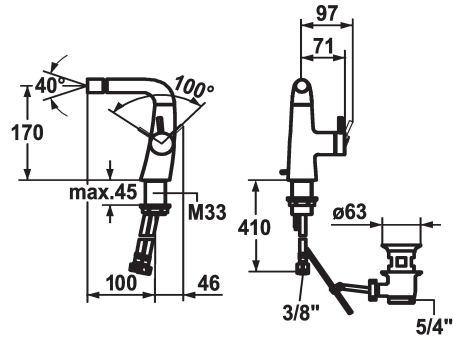

### KWC-No.

**123353**

chromeline, A 100, flexible connection hoses, with pop-up valve

\* Lever mixer

\* Lever installation only possible on the right side

- Child safety: cold water flow in lever position towards the front

\* gap between wall and centre of mounting hole min. 45 mm

\* EcoProtect - water-saving device

\* Fixed spout

- ball joint aerator Neoperl® Caché®

\* KWC cartridge S 25

- with ceramic discs

- flow rate and temperature continuously variable

\* Flexible connection hoses 3/8"

\* Fastening by means of threaded sleeve M33 x 1.5

\* Scope of delivery:

- KWC pop-up valve Z.538.581.000

Hebelmischer

Measure\_Height

180

G\_Acoustic group

I

Projection\_A

A100

EnergyLabelCH