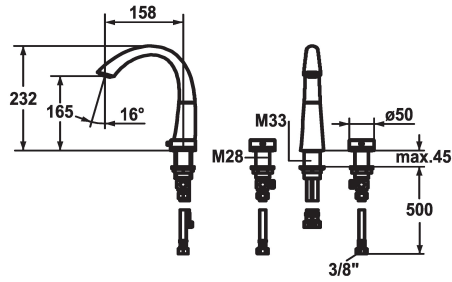

## KWC ZOE Two-handle mixer - Basin

Modell-Linie: ZOE | 12.203.161.000FL  
Kranar | Hydraulické armatúry

### KWC-No.

**123347**  
chromeline, A 150, flexible connection hoses, with pop-up valve

**123349**  
chromeline, A 150, flexible connection hoses, without pop-up valve

- \* Two-handle mixer
- \* 3-hole
- \* EcoProtect - water-saving device
- \* Swivel spout 90°
- Neoperl® Caché®

### ATT-KWC- ABLAUFGARNITUR

mit\_Ablaufgarnitur

ohne\_Ablaufgarnitur

- \* OptimalSpace - ample space for washing or working
- \* Flexible connection hoses 3/8"
- \* Fastening by means of threaded sleeve M33 x 1.5 / M28 x 1.5
- \* Mounting hole size ø35 mm / ø30 mm

### Reservdelar

**KWC ZOE**  
Two-handle mixer - Basin

**Modell-Linie: ZOE | 12.203.161.000FL**  
Kranar | Hydraulické armatury

**Service key Neoperl © Caché ©, TJ, 18  
mm, green**

---

**634729**  
CACHETJ