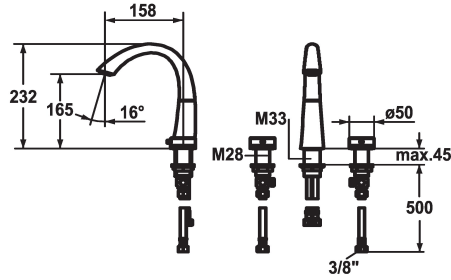

## KWC ZOE Two-handle mixer - Basin

Modell-Linie: ZOE | 12.203.161.000FL  
Armatura umywalkowa | Armatura jednouchwytowa

### KWC-No.

**123347**  
chromeline, A 150, flexible connection hoses, with pop-up valve

**123349**  
chromeline, A 150, flexible connection hoses, without pop-up valve

- \* Two-handle mixer
- \* 3-hole
- \* EcoProtect - water-saving device
- \* Swivel spout 90°
- Neoperl® Caché®

Faucet\_typ

Dimension Height

G\_Acoustic group

Projection\_A

EnergyLabelCH

ATT-KWC-MASS-WASSERAUSTRITT

Materiał

### ATT-KWC- ABLAUFGARNITUR

mit\_Ablaufgarnitur

ohne\_Ablaufgarnitur

- \* OptimalSpace - ample space for washing or working
- \* Flexible connection hoses 3/8"
- \* Fastening by means of threaded sleeve M33 x 1.5 / M28 x 1.5
- \* Mounting hole size ø35 mm / ø30 mm