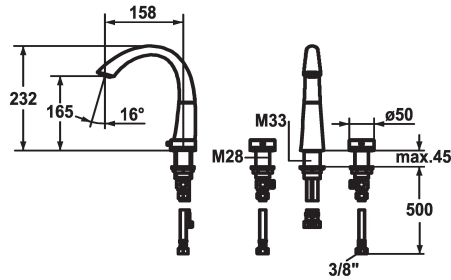

KWC ZOE Two-handle mixer - Basin

Modell-Linie: ZOE | 12.203.161.000FL
Taps | Manual taps

KWC-No.

123347
chromeline, A 150, flexible connection hoses, with pop-up valve

123349
chromeline, A 150, flexible connection hoses, without pop-up valve

- * Two-handle mixer
- * 3-hole
- * EcoProtect - water-saving device
- * Swivel spout 90°
- Neoperl® Caché®

pop-up valve

with pop-up valve

without pop-up valve

- * OptimalSpace - ample space for washing or working
- * Flexible connection hoses 3/8"
- * Fastening by means of threaded sleeve M33 x 1.5 / M28 x 1.5
- * Mounting hole size ø35 mm / ø30 mm

Technical Data

| |
|------------------------|
| Flow rate |
| pop-up valve |
| Connection |
| Spout |
| Handling |
| Color code |
| Installation type |
| Faucet_typ |
| Measure Height |
| Acoustic group |
| Projection A |
| Energy label |
| Dimension Water outlet |
| material |

Spare Parts

KWC ZOE
Two-handle mixer - Basin

Modell-Linie: ZOE | 12.203.161.000FL
Taps | Manual taps

Service key Neoperl © Caché ©, TJ, 18 mm, green

634729
CACHETJ
