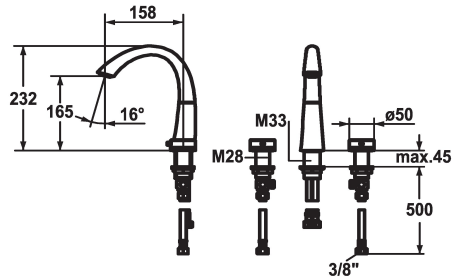

KWC ZOE Two-handle mixer - Basin

Modell-Linie: ZOE | 12.203.161.000FL
Taps | Manual taps

KWC-No.

123347
chromeline, A 150, flexible connection hoses, with pop-up valve

123349
chromeline, A 150, flexible connection hoses, without pop-up valve

- * Two-handle mixer
- * 3-hole
- * EcoProtect - water-saving device
- * Swivel spout 90°
- Neoperl® Caché®

Pop-up_valve

with pop-up valve

without pop-up valve

- * OptimalSpace - ample space for washing or working
- * Flexible connection hoses 3/8"
- * Fastening by means of threaded sleeve M33 x 1.5 / M28 x 1.5
- * Mounting hole size ø35 mm / ø30 mm

Technical Data

Flow rate
Pop-up_valve
Connection
Spout
Handling
Color code
Installation_type
Faucet_typ
Dimension Height
G_Acoustic group
Projection_A
Energy Label
Dimension Water outlet
material

6 l/min (3 bar)
without pop-up valve
Flexible connection hoses
swivel
top lever
chrome
Pillar installation
Two-handle mixer
232
I
A 150
A
165
Brass

Spare Parts

KWC ZOE
Two-handle mixer - Basin

Modell-Linie: ZOE | 12.203.161.000FL
Taps | Manual taps

Service key Neoperl © Caché ©, TJ, 18
mm, green

634729
CACHETJ
