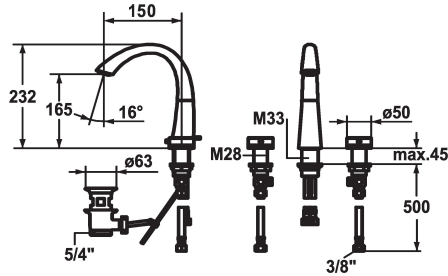

KWC ZOE Two-handle mixer - Basin

Modell-Linie: ZOE | 12.203.151.000FL
Hanat | Käsi­käyt­toiset hanat

KWC-No.

123347
chromeline, A 150, flexible connection hoses, with pop-up valve

123349
chromeline, A 150, flexible connection hoses, without pop-up valve

- * Two-handle mixer
- * 3-hole
- * EcoProtect - water-saving device
- * Swivel spout 90°
- Neoperl® Caché®
- * OptimalSpace - ample space for washing or working

ATT-KWC- ABLAUFGARNITUR

mit_Ablaufgarnitur

ohne_Ablaufgarnitur

- * Flexible connection hoses 3/8"
- * Fastening by means of threaded sleeve M33 x 1.5 / M28 x 1.5
- * Mounting hole size ø35 mm / ø30 mm
- * Scope of delivery:
- KWC pop-up valve Z.538.581.000

KWC ZOE

Two-handle mixer - Basin

Modell-Linie: ZOE | 12.203.151.000FL
Hanat | Käsi­käyt­toiset hanat

Service key Neoperl © Caché ©, TJ, 18 mm, green

634729
CACHETJ

GASTRO joustoletku

502658
EGASTRO-0023