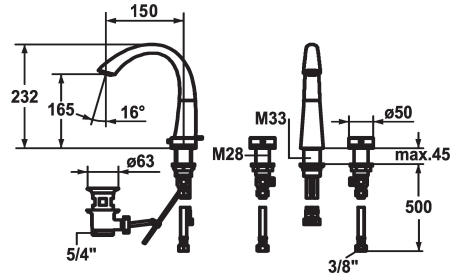

## KWC ZOE Two-handle mixer - Basin

Modell-Linie: ZOE | 12.203.151.000FL  
Taps | Manual taps

### pop-up valve

with pop-up valve

without pop-up valve

- \* Flexible connection hoses 3/8"
- \* Fastening by means of threaded sleeve M33 x 1.5 / M28 x 1.5
- \* Mounting hole size ø35 mm / ø30 mm
- \* Scope of delivery:  
- KWC pop-up valve Z.538.581.000

### Technical Data

Flow rate
pop-up valve
Connection
Spout
Handling
Color code
Installation type
Faucet_typ
Measure Height
Acoustic group
Projection A
Energy label
Dimension Water outlet
material

6 l/min (3 bar)
with pop-up valve
Flexible connection hoses
swivel
top lever
chromeline
Pillar installation
Two-handle mixer
232
I
A 150
A
165
Brass

### Spare Parts

**KWC ZOE**  
Two-handle mixer - Basin

**Modell-Linie: ZOE | 12.203.151.000FL**  
Taps | Manual taps

**Service key Neoperl © Caché ©, TJ, 18  
mm, green**

---

**634729**  
CACHETJ

---