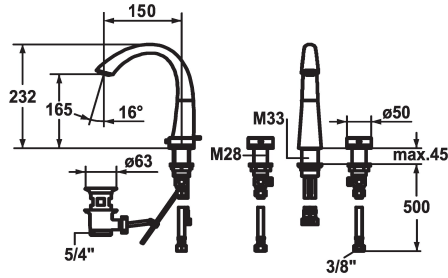

KWC ZOE Two-handle mixer - Basin

Modell-Linie: ZOE | 12.203.151.000FL
Taps | Manual taps

KWC-No.

123347
chromeline, A 150, flexible connection hoses, with pop-up valve

123349
chromeline, A 150, flexible connection hoses, without pop-up valve

- * Flexible connection hoses 3/8"
- * Fastening by means of threaded sleeve M33 x 1.5 / M28 x 1.5
- * Mounting hole size ø35 mm / ø30 mm
- * Scope of delivery:
- KWC pop-up valve Z.538.581.000

Technical Data

Flow rate
Pop-up_valve
Connection
Spout
Handling
Color code
Installation_type
Faucet_typ
Dimension Height
G_Acoustic group
Projection_A
Energy Label
Dimension Water outlet
material

6 l/min (3 bar)
with pop-up valve
Flexible connection hoses
swivel
top lever
chrome
Pillar installation
Two-handle mixer
232
I
A 150
A
165
Brass

Spare Parts

KWC ZOE
Two-handle mixer - Basin

Modell-Linie: ZOE | 12.203.151.000FL
Taps | Manual taps

Service key Neoperl © Caché ©, TJ, 18
mm, green

634729
CACHETJ
