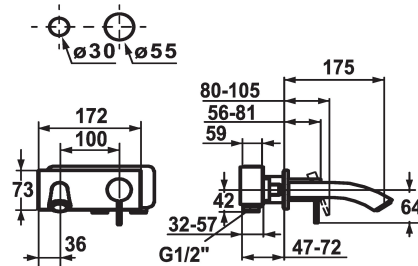

KWC ZOE

Trim kit - Lever mixer - Basin

Modell-Linie: ZOE | 11.202.033.000

Kranar | Hydraulické armatury

KWC-No.

123335
chromeline, A 225, Trim kit

123339
chromeline, A 175, Trim kit

- * Trim kit Lever mixer
- * Fixed spout
- Neoperl® Caché®
- * OptimalSpace - ample space for washing or working
- * KWC cartridge S 25
- with ceramic discs

Technical Data

A_Spout_Spray

ATT-KWC-AUSLAUF

Diameter

Handling

ATT-KWC-FARBCODE

Installation_type

Faucet_typ

A175

- flow rate and temperature continuously variable
- * To be ordered separately:
- Unit for concealed installation ½" 39.193.400.931
- * To be ordered separately (optional or if necessary):
- Extension set 20 mm Z.536.333

5 l/min (3 bar)

fest

173x74

frontbedient

chromeline

Väggmontering

Hebelmischer

I