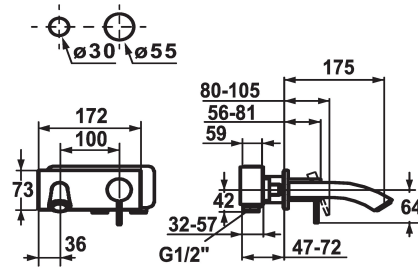

KWC ZOE

Trim kit - Lever mixer - Basin

Modell-Linie: ZOE | 11.202.033.000

Armatura umywalkowa | Armatura jednouchwytowa

KWC-No.

123335
chromeline, A 225, Trim kit

123339
chromeline, A 175, Trim kit

- * Trim kit Lever mixer
- * Fixed spout
- Neoperl® Caché®
- * OptimalSpace - ample space for washing or working
- * KWC cartridge S 25
- with ceramic discs

Projection_A

A225

A175

- flow rate and temperature continuously variable
- * To be ordered separately:
- Unit for concealed installation ½" 39.193.400.931
- * To be ordered separately (optional or if necessary):
- Extension set 20 mm Z.536.333

Dane techniczne

A_Spout_Spray

ATT-KWC-AUSLAUF

średnicy

Handling

ATT-KWC-FARBCODE

Installation_type

Faucet_typ

G_Acoustic group

ATT-KWC-UNTERPUTZ

Projection_A

EnergyLabelCH

ATT-KWC-MASS-WASSERAUSTRITT

Materiał

5 l/min (3 bar)

fest