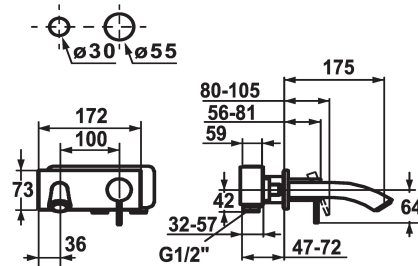

KWC ZOE

Trim kit - Lever mixer - Basin

Modell-Linie: ZOE | 11.202.033.000

Hanat | Käsi käyttöiset hanat

KWC-No.

123335
chromeline, A 225, Trim kit

123339
chromeline, A 175, Trim kit

- * Trim kit Lever mixer
- * Fixed spout
- Neoperl® Caché®
- * OptimalSpace - ample space for washing or working
- * KWC cartridge S 25
- with ceramic discs

Projection_A

A225

A175

- flow rate and temperature continuously variable
- * To be ordered separately:
- Unit for concealed installation ½" 39.193.400.931
- * To be ordered separately (optional or if necessary):
- Extension set 20 mm Z.536.333

Kiinnitetty

173x74

frontbedient

chromeline

Seinäasennus

Hebelmischer

I

FM-Set