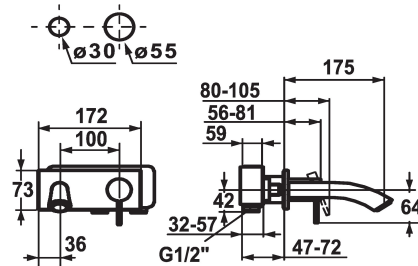

## KWC ZOE Trim kit - Lever mixer - Basin

Modell-Linie: ZOE | 11.202.033.000  
Taps | Manual taps

### KWC-No.

**123335**  
chromeline, A 225, Trim kit

**123339**  
chromeline, A 175, Trim kit

- \* Trim kit Lever mixer
- \* Fixed spout
- Neoperl® Caché®
- \* OptimalSpace - ample space for washing or working
- \* KWC cartridge S 25
- with ceramic discs

### Projection A

A 225

A 175

- flow rate and temperature continuously variable
- \* To be ordered separately:
- Unit for concealed installation ½" 39.193.400.931
- \* To be ordered separately (optional or if necessary):
- Extension set 20 mm Z.536.333

### Technical Data

Flow rate
Spout
Diameter
Handling
Color code
Installation type
Faucet_typ
Acoustic group
Concealed unit
Projection A
Energy label
Dimension Water outlet
material

5 l/min (3 bar)
fixed
173 x 74
front lever
chromeline
Wall mounted
Lever mixer
I
Trim kit
A 175
B
30
Brass