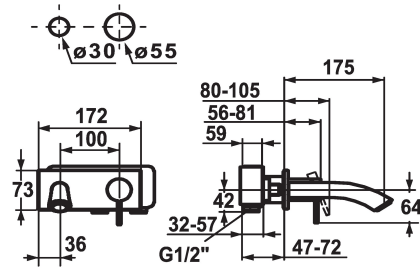

KWC ZOE Trim kit - Lever mixer - Basin

Modell-Linie: ZOE | 11.202.033.000
Taps | Manual taps

KWC-No.

123335
chromeline, A 225, Trim kit

123339
chromeline, A 175, Trim kit

- * Trim kit Lever mixer
- * Fixed spout
- Neoperl® Caché®
- * OptimalSpace - ample space for washing or working
- * KWC cartridge S 25
- with ceramic discs

Projection A

A 225

A 175

- flow rate and temperature continuously variable
- * To be ordered separately:
- Unit for concealed installation ½" 39.193.400.931
- * To be ordered separately (optional or if necessary):
- Extension set 20 mm Z.536.333

Technical Data

Flow rate
Spout
Diameter
Handling
Color code
Installation type
Faucet_typ
Acoustic group
Concealed unit
Projection A
Energy label
Dimension Water outlet
material

5 l/min (3 bar)
fixed
173 x 74
front lever
chromeline
Wall mounted
Lever mixer
I
Trim kit
A 175
B
30
Brass

Spare Parts

Cartridge S 25

538711

Z.536.032

Service key Neoperl © Caché ©, STD, 24 mm, grey

635231

Z.635.231