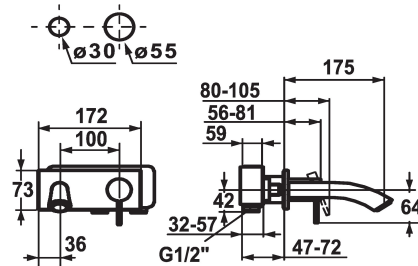

KWC ZOE Trim kit - Lever mixer - Basin

Modell-Linie: ZOE | 11.202.033.000
Taps | Manual taps

KWC-No.

123335
chromeline, A 225, Trim kit

123339
chromeline, A 175, Trim kit

- * Trim kit Lever mixer
- * Fixed spout
- Neoperl® Caché®
- * OptimalSpace - ample space for washing or working
- * KWC cartridge S 25
- with ceramic discs

Projection_A

A 225

A 175

- flow rate and temperature continuously variable
- * To be ordered separately:
- Unit for concealed installation ½" 39.193.400.931
- * To be ordered separately (optional or if necessary):
- Extension set 20 mm Z.536.333

Technical Data

Flow rate
Spout
Diameter
Handling
Color code
Installation_type
Faucet_typ
G_Acoustic group
Concealed_unit
Projection_A
Energy Label
Dimension Water outlet
material

5 l/min (3 bar)
fixed
173 x 74
front lever
chrome
Wall mounted
Lever mixer
I
Trim kit
A 175
B
30
Brass

Cartridge S 25

538711

Z.536.032

Service key Neoperl © Caché ©, STD, 24 mm, grey

635231

Z.635.231