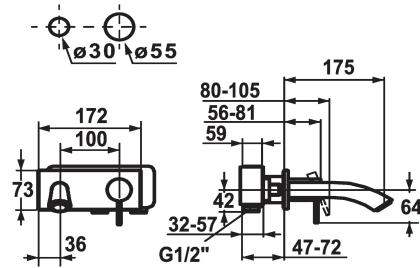

KWC ZOE Trim kit - Lever mixer - Basin

Modell-Linie: ZOE | 11.202.033.000
Taps | Manual taps

KWC-No.

123335
chromeline, A 225, Trim kit

123339
chromeline, A 175, Trim kit

- * Trim kit Lever mixer
- * Fixed spout
- Neoperl® Caché®
- * OptimalSpace - ample space for washing or working
- * KWC cartridge S 25
- with ceramic discs

Projection_A

A 225

A 175

- flow rate and temperature continuously variable
- * To be ordered separately:
- Unit for concealed installation ½" 39.193.400.931
- * To be ordered separately (optional or if necessary):
- Extension set 20 mm Z.536.333

Technical Data

Flow rate
Spout
Diameter
Handling
Color code
Installation_type
Faucet_typ
G_Acoustic group
Concealed_unit
Projection_A
Energy Label
Dimension Water outlet
material

5 l/min (3 bar)
fixed
173 x 74
front lever
chrome
Wall mounted
Lever mixer
I
Trim kit
A 175
B
30
Brass

Cartridge S 25

538711

Z.536.032

Service key Neoperl © Caché ©, STD, 24 mm, grey

635231

Z.635.231