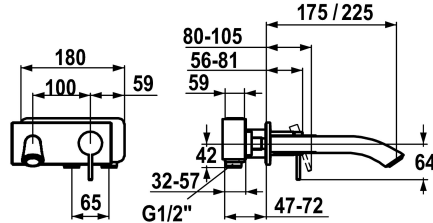

## KWC ZOE

Trim kit - Lever mixer - Basin

Modell-Linie: ZOE | 11.202.034.000

Kranar | Hydraulické armatúry

### KWC-No.

**123335**  
chromeline, A 225, Trim kit

**123339**  
chromeline, A 175, Trim kit

- \* Trim kit Lever mixer
- \* Fixed spout
- Neoperl® Caché®
- \* OptimalSpace - ample space for washing or working
- \* KWC cartridge S 25
- with ceramic discs

### Projection\_A

A225

A175

- flow rate and temperature continuously variable
- \* To be ordered separately:
- Unit for concealed installation ½" 39.193.400.931
- \* To be ordered separately (optional or if necessary):
- Extension set 20 mm Z.536.333

### Technical Data

A\_Spout\_Spray

5 l/min (3 bar)

ATT-KWC-AUSLAUF

fest

Diameter

173x74

Handling