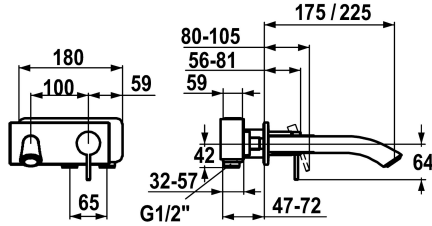

KWC ZOE

Trim kit - Lever mixer - Basin

Modell-Linie: ZOE | 11.202.034.000

Hanat | Käsi käyttöiset hanat

KWC-No.

123335
chromeline, A 225, Trim kit

123339
chromeline, A 175, Trim kit

- * Trim kit Lever mixer
- * Fixed spout
- Neoperl® Caché®
- * OptimalSpace - ample space for washing or working
- * KWC cartridge S 25
- with ceramic discs

Projection_A

A225

A175

- flow rate and temperature continuously variable
- * To be ordered separately:
- Unit for concealed installation ½" 39.193.400.931
- * To be ordered separately (optional or if necessary):
- Extension set 20 mm Z.536.333

Tekniset tiedot

A_Spout_Spray

Spout

Halkaisija

Handling

Värikoodi

Installation_type

Faucet_typ

Kiinnitetty

173x74

frontbedient

chromeline

Seinäasennus

Hebelmischer

I

FM-Set