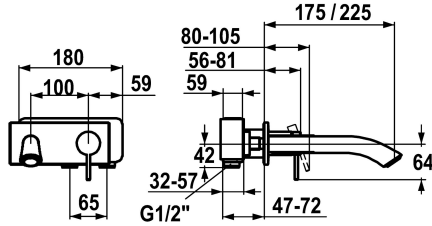

KWC ZOE Trim kit - Lever mixer - Basin

Modell-Linie: ZOE | 11.202.034.000
Taps | Manual taps

KWC-No.

123335
chromeline, A 225, Trim kit

123339
chromeline, A 175, Trim kit

- * Trim kit Lever mixer
- * Fixed spout
- Neoperl® Caché®
- * OptimalSpace - ample space for washing or working
- * KWC cartridge S 25
- with ceramic discs

Projection_A

A 225

A 175

- flow rate and temperature continuously variable
- * To be ordered separately:
- Unit for concealed installation ½" 39.193.400.931
- * To be ordered separately (optional or if necessary):
- Extension set 20 mm Z.536.333

Technical Data

| |
|------------------------|
| Flow rate |
| Spout |
| Diameter |
| Handling |
| Color code |
| Installation_type |
| Faucet_typ |
| G_Acoustic group |
| Concealed_unit |
| Projection_A |
| Energy Label |
| Dimension Water outlet |
| material |

| |
|-----------------|
| 5 l/min (3 bar) |
| fixed |
| 173 x 74 |
| front lever |
| chrome |
| Wall mounted |
| Lever mixer |
| I |
| Trim kit |
| A 225 |
| B |
| 30 |
| Brass |

Mandatory Accessories

KWC ZOE