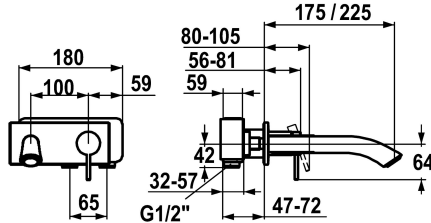

KWC ZOE

Trim kit - Lever mixer - Basin

Modell-Linie: ZOE | 11.202.034.000

Umyvadlové armatury | Hydraulické armatury

KWC-No.

123335
chromeline, A 225, Trim kit

123339
chromeline, A 175, Trim kit

- * Trim kit Lever mixer
- * Fixed spout
- Neoperl® Caché®
- * OptimalSpace - ample space for washing or working
- * KWC cartridge S 25
- with ceramic discs

Projection_A

A225

A175

- flow rate and temperature continuously variable
- * To be ordered separately:
- Unit for concealed installation ½" 39.193.400.931
- * To be ordered separately (optional or if necessary):
- Extension set 20 mm Z.536.333

G_Acoustic group

ATT-KWC-UNTERPUTZ

Projection_A

EnergyLabelCH

ATT-KWC-MASS-WASSERAUSTRITT

Materiál

5 l/min (3 bar)

fixovaná