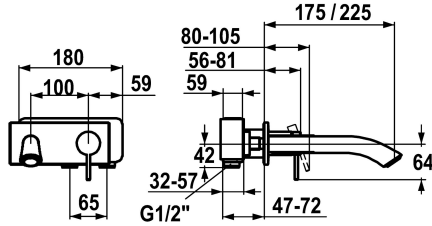

## KWC ZOE Trim kit - Lever mixer - Basin

Modell-Linie: ZOE | 11.202.034.000  
Taps | Manual taps

### KWC-No.

**123335**  
chromeline, A 225, Trim kit

**123339**  
chromeline, A 175, Trim kit

- \* Trim kit Lever mixer
- \* Fixed spout
- Neoperl® Caché®
- \* OptimalSpace - ample space for washing or working
- \* KWC cartridge S 25
- with ceramic discs

### Projection\_A

A 225

A 175

- flow rate and temperature continuously variable
- \* To be ordered separately:
- Unit for concealed installation ½" 39.193.400.931
- \* To be ordered separately (optional or if necessary):
- Extension set 20 mm Z.536.333

### Technical Data

Flow rate
Spout
Diameter
Handling
Color code
Installation_type
Faucet_typ
G_Acoustic group
Concealed_unit
Projection_A
Energy Label
Dimension Water outlet
material

5 l/min (3 bar)
fixed
173 x 74
front lever
chrome
Wall mounted
Lever mixer
I
Trim kit
A 225
B
30
Brass