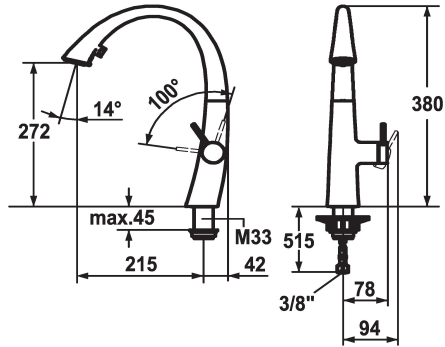

KWC ZOE Lever mixer - Kitchen

Modell-Linie: ZOE | 10.201.102.150FL
Taps | Manual taps

KWC-No.

122926
chromeline, A 215, flexible connection hoses

124349
matt black, A 215, flexible connection hoses

122931
decor steel, A 215, flexible connection hoses

123312
glacier white, A 215, flexible connection hoses

Color code

chrome

matt black

decor steel

glacier white

- * Lever mixer
- * Lever installation only possible on the right side
- Child safety: cold water flow in lever position towards the front
- * gap between wall and centre of mounting hole min. 42 mm
- * TouchProtect - anti-scald protection thanks to the "double skin" principle
- * Covered pull-out spray
- ergonomic spout alignment, shape and handling
- SprayClean - easy to clean and actively prevents limescale buildup
- Neoperl® Cascade®

- PowerClean - needle spray mode, with automatic diverter reset
- up to 500 mm pull-out length
- * SwivelStop - hose guide, swivelling 270°, limitable to 120°
- * EasyLock - a pull-out spray that easily slides back into place
- * OptimalSpace - ample space for washing or working
- * KWC cartridge S 25
- with ceramic discs
- flow rate and temperature continuously variable
- * Flexible connection hoses 3/8"
- * Fastening by means of threaded sleeve M33 x 1.5
- * Mounting hole size ø35 mm

Technical Data

Flow rate needle spray	9 l/min (3 bar)
Flow rate normal spray	8 l/min (3 bar)
Connection	Flexible connection hoses
Spout	swivel
Handling	side lever
Kitchen_spray	Diverter spray
Color code	glacier white
Installation_type	Pillar installation
Faucet_typ	Lever mixer
Design	J-Spout
Dimension Height	380
G_Acoustic group	II
Projection_A	A 215
Energy Label	A
Dimension Water outlet	272
material	Brass