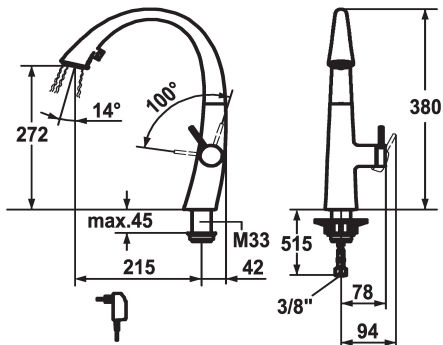

KWC ZOE

Lever mixer - Kitchen - with LEDShine

Modell-Linie: ZOE | 10.201.122.150FL

Armatura umywalkowa | Armatura jednouchwytova

KWC-No.

122916
chromeline, A 215, flexible connection hoses, mains receiver

124353
matt black, A 215, flexible connection hoses, mains receiver

122921
decor steel, A 215, flexible connection hoses, mains receiver

123307
glacier white, A 215, flexible connection hoses, mains receiver

ATT-KWC-FARBCODE

chromeline

matt black

decor steel

glacier white

- * Lever mixer
- * Lever installation only possible on the right side
- Child safety: cold water flow in lever position towards the front
- * gap between wall and centre of mounting hole min. 42 mm
- * TouchProtect - anti-scald protection thanks to the "double skin" principle
- * Covered pull-out spray
- ergonomic spout alignment, shape and handling
- SprayClean - easy to clean and actively prevents limescale buildup
- Neoperl® Cascade®
- PowerClean - needle spray mode, with automatic diverter reset
- integrated ON/OFF push-button with automatic shut-off after 30 minutes

- up to 500 mm pull-out length
- * SwivelStop - hose guide, swivelling 270°, limitable to 120°
- * EasyLock - a pull-out spray that easily slides back into place
- * OptimalSpace - ample space for washing or working
- * KWC cartridge S 25
- with ceramic discs
- flow rate and temperature continuously variable
- * Flexible connection hoses 3/8"
- * Fastening by means of threaded sleeve M33 x 1.5
- * Mounting hole size ø35 mm
- * Scope of delivery:
- Mains receiver 100-240 V / operating voltage 6.75 V / cable length 1100 mm