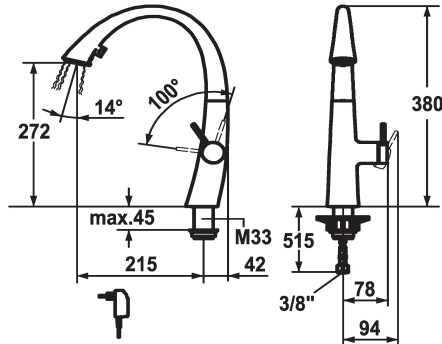

### KWC-No.

**122916**

chromeline, A 215, flexible connection hoses, mains receiver

**124353**

matt black, A 215, flexible connection hoses, mains receiver

**122921**

decor steel, A 215, flexible connection hoses, mains receiver

\* gap between wall and centre of mounting hole min. 42 mm

\* TouchProtect - anti-scald protection thanks to the "double skin" principle

\* Covered pull-out spray

- ergonomic spout alignment, shape and handling

\* KWC cartridge S 25

- with ceramic discs

- flow rate and temperature continuously variable

\* Flexible connection hoses 3/8"

\* Fastening by means of threaded sleeve M33 x 1.5

\* Mounting hole size ø35 mm

\* Scope of delivery:

- Mains receiver 100-240 V / operating voltage 6.75 V / cable length 1100 mm