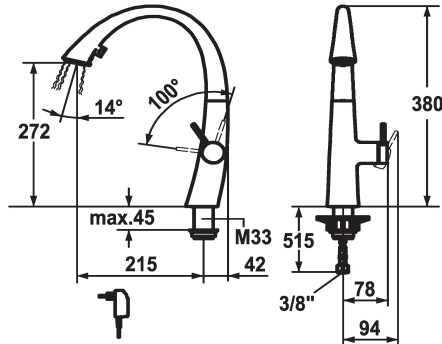

## KWC ZOE

Lever mixer - Kitchen - with LEDShine

Modell-Linie: ZOE | 10.201.122.150FL

Taps | Manual taps

### KWC-No.

**122916**

chromeline, A 215, flexible connection hoses, mains receiver

**124353**

matt black, A 215, flexible connection hoses, mains receiver

**122921**

decor steel, A 215, flexible connection hoses, mains receiver

\* KWC cartridge S 25

- with ceramic discs

- flow rate and temperature continuously variable

\* Flexible connection hoses 3/8"

\* Fastening by means of threaded sleeve M33 x 1.5

\* Mounting hole size ø35 mm

\* Scope of delivery:

- Mains receiver 100-240 V / operating voltage 6.75 V / cable

length 1100 mm