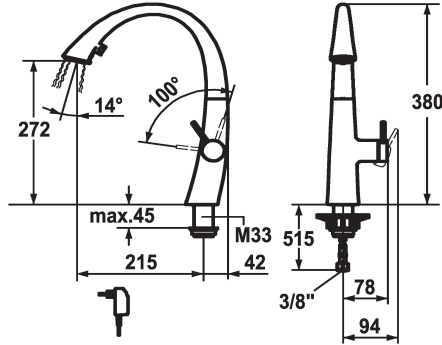

KWC ZOE

Lever mixer - Kitchen - with LEDShine

Modell-Linie: ZOE | 10.201.122.150FL

Taps | Manual taps

KWC-No.

122916

chromeline, A 215, flexible connection hoses, mains receiver

124353

chromeline

matt black

decor steel

glacier white

* Lever mixer

* Lever installation only possible on the right side

- Child safety: cold water flow in lever position towards the front

* gap between wall and centre of mounting hole min. 42 mm

* Flexible connection hoses 3/8"

* Fastening by means of threaded sleeve M33 x 1.5

* Mounting hole size ø35 mm

* Scope of delivery:

- Mains receiver 100-240 V / operating voltage 6.75 V / cable length 1100 mm

J-Spout

Dimension Height

380

Acoustic group

II

Projection A

A 215

KWC ZOE