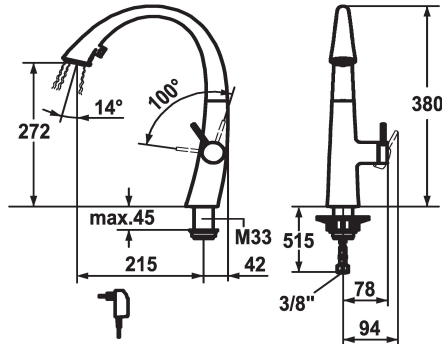

KWC ZOE

Lever mixer - Kitchen - with LEDShine

Modell-Linie: ZOE | 10.201.122.150FL

Taps | Manual taps

KWC-No.

122916
chromeline, A 215, flexible connection hoses, mains receiver

124353
matt black, A 215, flexible connection hoses, mains receiver

122921
decor steel, A 215, flexible connection hoses, mains receiver

123307
glacier white, A 215, flexible connection hoses, mains receiver

Color code

chrome

matt black

decor steel

glacier white

- * Lever mixer
- * Lever installation only possible on the right side
- Child safety: cold water flow in lever position towards the front
- * gap between wall and centre of mounting hole min. 42 mm
- * TouchProtect - anti-scald protection thanks to the "double skin" principle
- * Covered pull-out spray
- ergonomic spout alignment, shape and handling
- SprayClean - easy to clean and actively prevents limescale buildup
- Neoperl® Cascade®
- PowerClean - needle spray mode, with automatic diverter reset
- integrated ON/OFF push-button with automatic shut-off after 30 minutes

- up to 500 mm pull-out length
- * SwivelStop - hose guide, swivelling 270°, limitable to 120°
- * EasyLock - a pull-out spray that easily slides back into place
- * OptimalSpace - ample space for washing or working
- * KWC cartridge S 25
- with ceramic discs
- flow rate and temperature continuously variable
- * Flexible connection hoses 3/8"
- * Fastening by means of threaded sleeve M33 x 1.5
- * Mounting hole size ø35 mm
- * Scope of delivery:
- Mains receiver 100-240 V / operating voltage 6.75 V / cable length 1100 mm

J-Spout

Dimension Height

380

G_Acoustic group

II

Projection_A

A 215

KWC ZOE