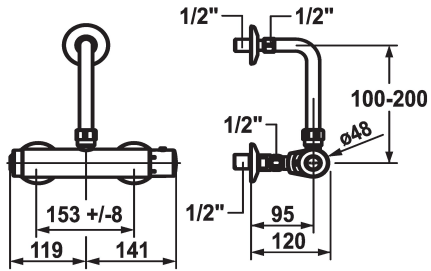

KWC IQUA

Thermostatic mixer - Automatic, low-contact - Shower

Modell-Linie: IQUA | 21.692.100.000

Valves | Termostaattiset sekoitusventtiilit

KWC-No.

123295

chromeline, AD 153, battery, without hand shower and hose

- * Automatic controled
- automatically closing mixer - with Start/Stop button D35
- * With mixing
- thermostat
- * Wall elbow
- * SkinProtect - Safety stop prevents scalding
- * Microprocessor-control
- duration of water flow - adjustable, 45 seconds (factory setting)

- 24- or 48-hour-hygiene flushing activatable
- * Electrovalve
- * Wall connections 1/2" x 1/2", with shut-off valve L 40
- * Wall connection 1/2" x 1/2", shut-off valve L 30 (wall elbow)
- * Scope of delivery:
 - Battery 6 V Lithium waterproof bonded
 - lifespan at 100 circuits/day: 4 years

Tekniset tiedot

ATT-KWC-BRAUSEGARNITUR
ATT-KWC-STROMVERSORGUNG
Värikoodi
Installation_type
Faucet_typ
Measure_Height
Connection measure
Materiaali
IviCode

ohne_Brause_Schlauch
Akku
chromeline
Seinäasennus
Thermostat
232
150+/-8
Messinki
0