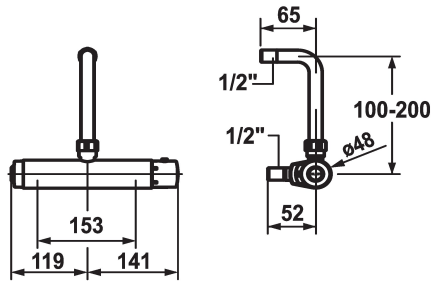

KWC IQUA

Thermostatic mixer - Automatic, low-contact - Shower

Modell-Linie: IQUA | 21.692.100.000OR
Ventiler | Termostatiska blandningsventiler

KWC-No.

123294

chromeline, AD 153, without wall connections, battery

- duration of water flow - adjustable, 45 seconds (factory setting)
- 24- or 48-hour-hygiene flushing activatable
- * Electrovalve
- * Scope of delivery:
- Battery 6 V Lithium waterproof bonded
- lifespan at 100 circuits/day: 4 years

Technical Data

Connection
ATT-KWC-BRAUSEGARNITUR
ATT-KWC-STROMVERSORGUNG
ATT-KWC-FARBCODE
Installation_type
Faucet_typ
Measure_Height
Connection measure
Material

ohne_Raccords
ohne_Brause_Schlauch
Batterie
chromeline
Väggmontering
Thermostat
232
153
Mässing